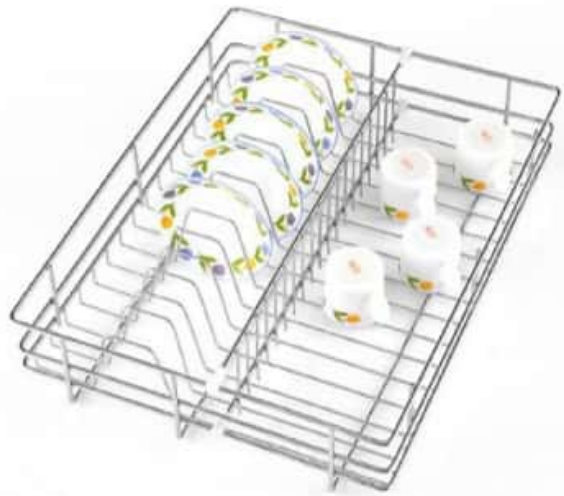

**KS**  
**KHUSHI**<sup>TM</sup>  
**S T E E L**

Mfg By. Stainless Steel Kitchen Basket & Sides Channel

**KS**  
**KHUSHI**<sup>TM</sup>  
**S T E E L**

Mfg By. Stainless Steel Kitchen Basket & Sides Channel  
**GUJARAT (N.G.)**

Dealers

**Perforated Cutlery Basket**

W	12	15	17	19	21
D	20				
H	4				

**Cup Saucer Basket**

W	12	15	17	19	21
D	20				
H	4				

**Thali Basket**

W	12	15	17	19	21
D	20				
H	8				

**Plain Basket**

# KHUSHI

S T E E L

**Corner Basket**

W	9		
D	9		
H	7	17	27

**Fruit Trolley**

**Perfume Rack**

W	12	14	16
D	4		
H	4		

6)